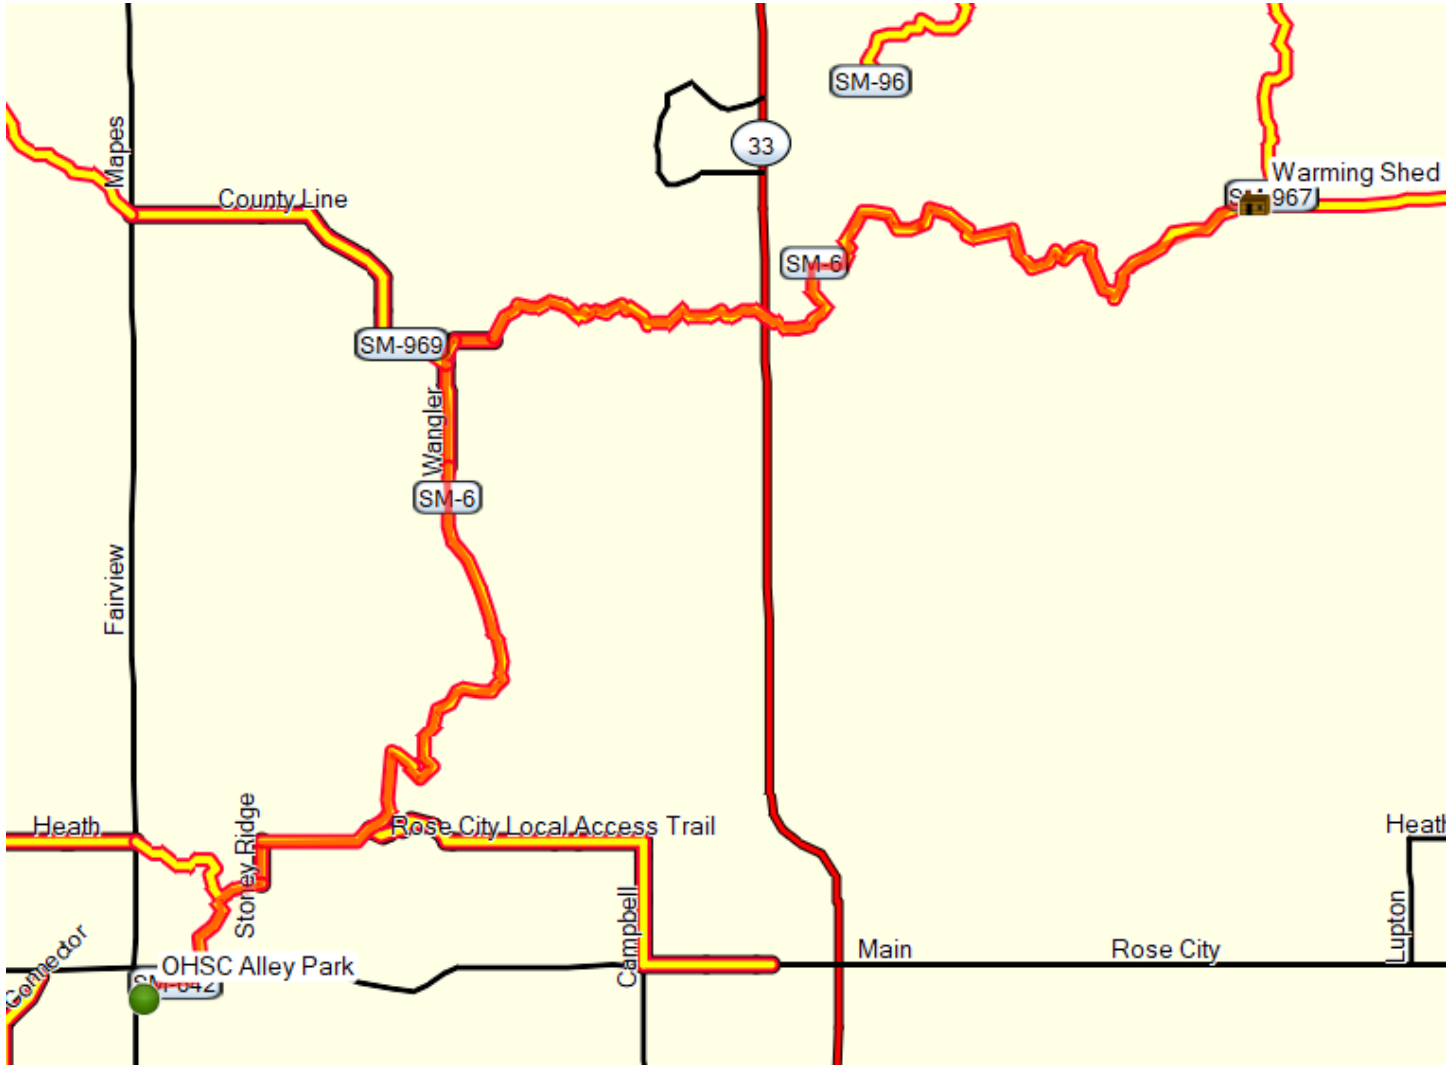

**OHSC Alley Park to Warming Hut – short route – approx. 34 miles RT
Trail 642 to 6 to Warming Hut**

Check [OHSC trail conditions](#) and [weather](#) before riding trails. Verify trail route, fuel, food. Trails are subject to change, fuel & food stops may be open or closed for season.

[Back to OHSC Trails to Ride](#)