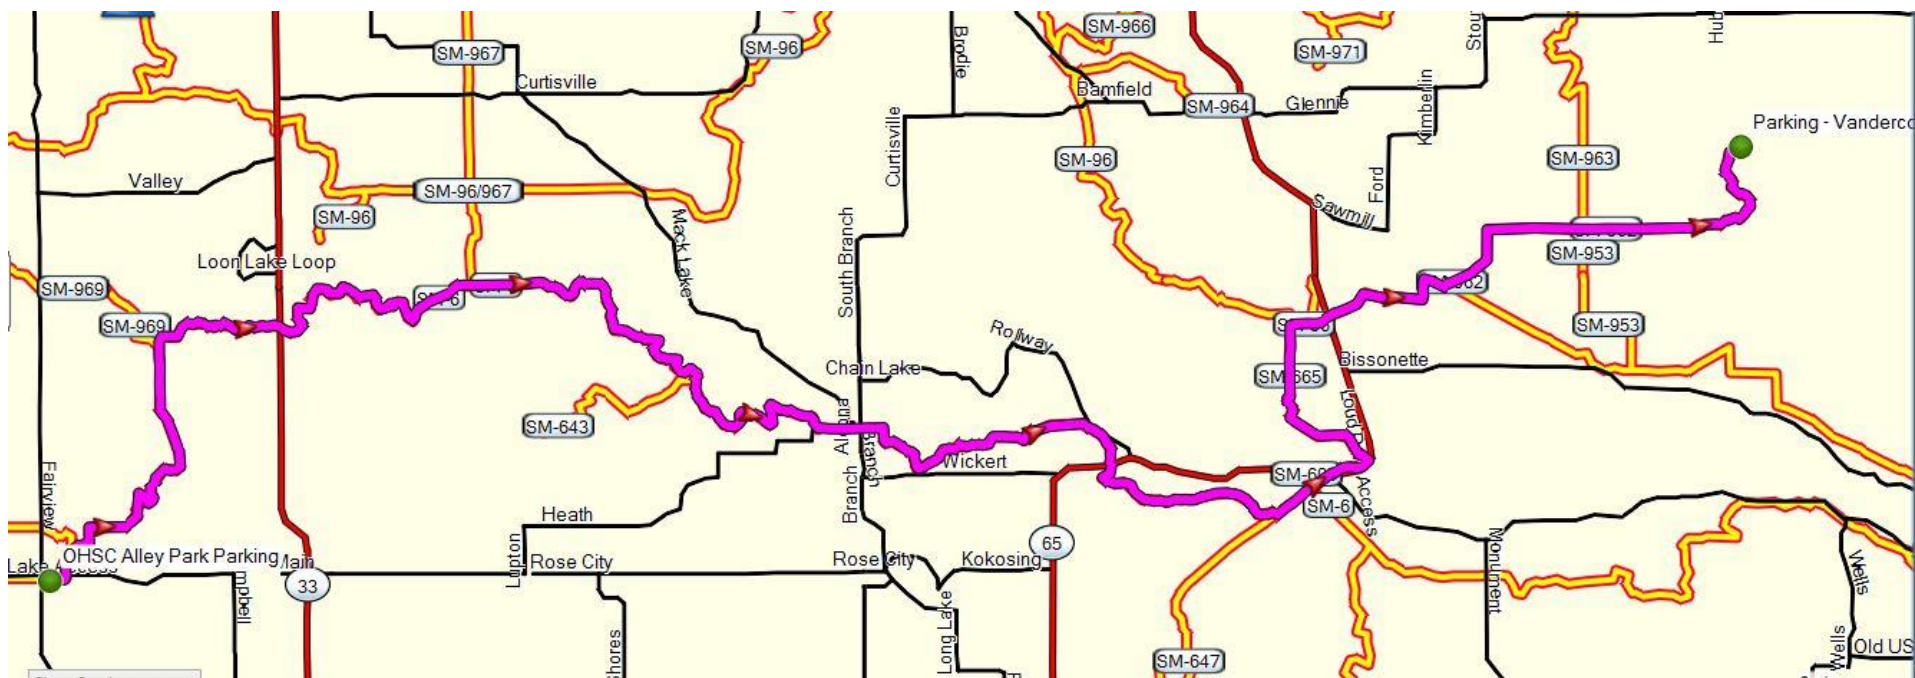

OHSC Alley Park to Vandercook Trailhead – approx 120 miles RT
Trail 642 to 6 to South Branch Connector to 6 to 665 to 96 to 962 to Vandercook Parking

Check [OHSC trail conditions](#) and [weather](#) before riding trails. Verify trail route, fuel, food. Trails are subject to change, fuel & food stops may be open or closed for season.

[Back to OHSC Trails to Ride](#)