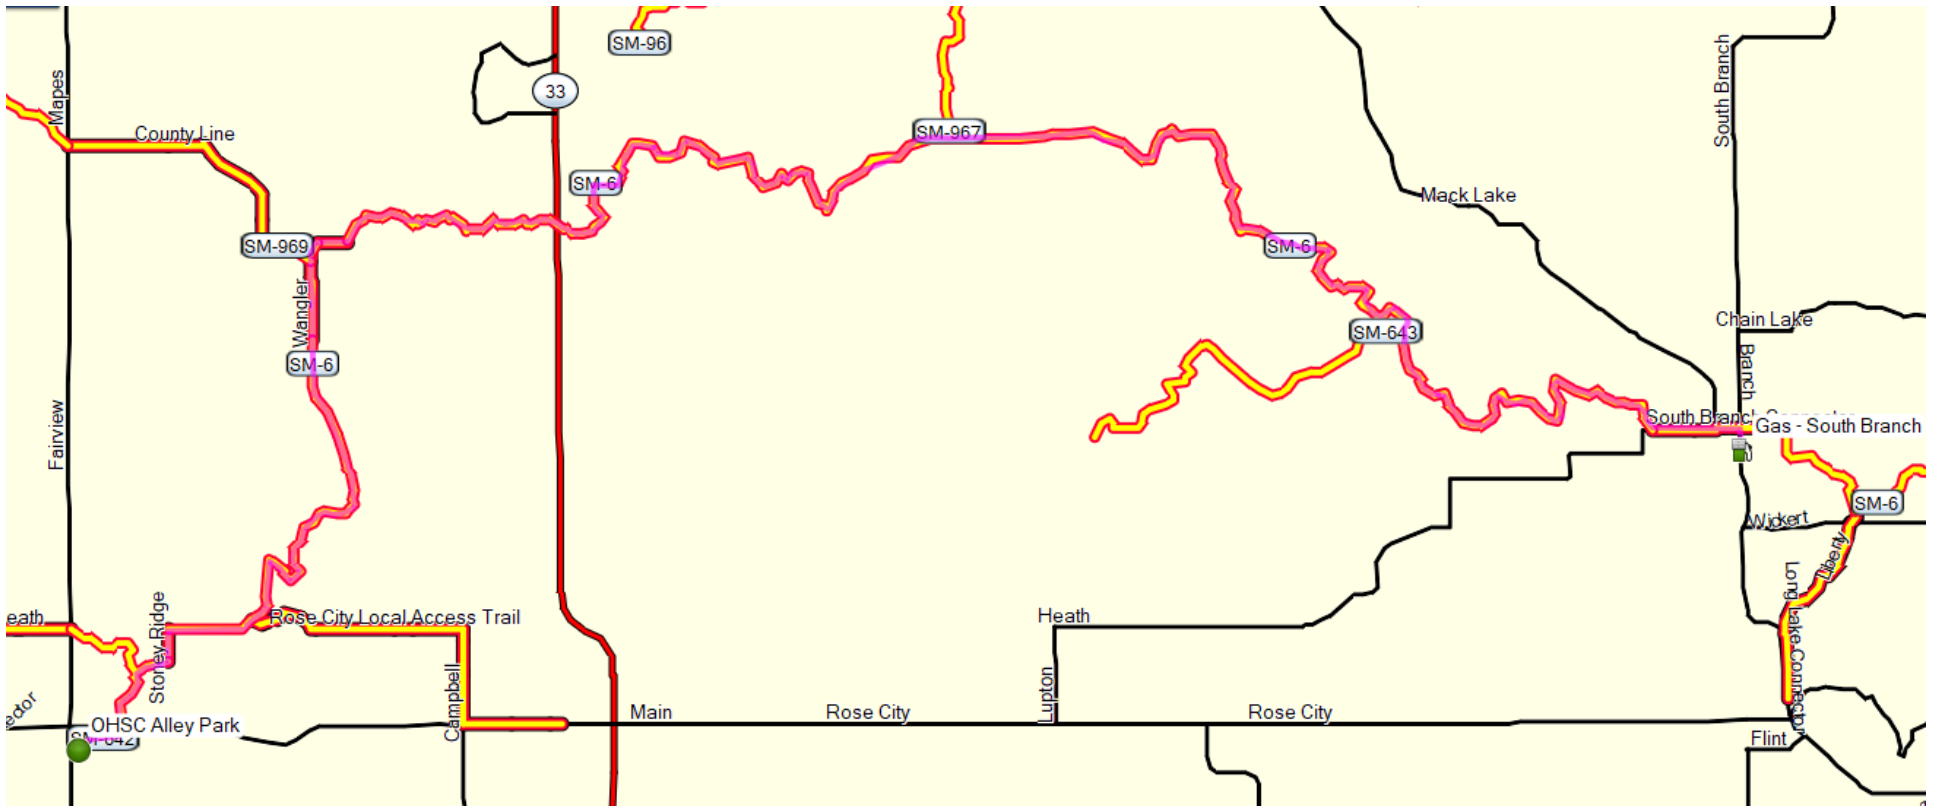

**OHSC Alley Park to South Branch – approx 56 miles RT
Trail 642 to 6 to South Branch Local Access Trail**

Check [OHSC trail conditions](#) and [weather](#) before riding trails. Verify trail route, fuel, food. Trails are subject to change, fuel & food stops may be open or closed for season.

[Back to OHSC Trails to Ride](#)