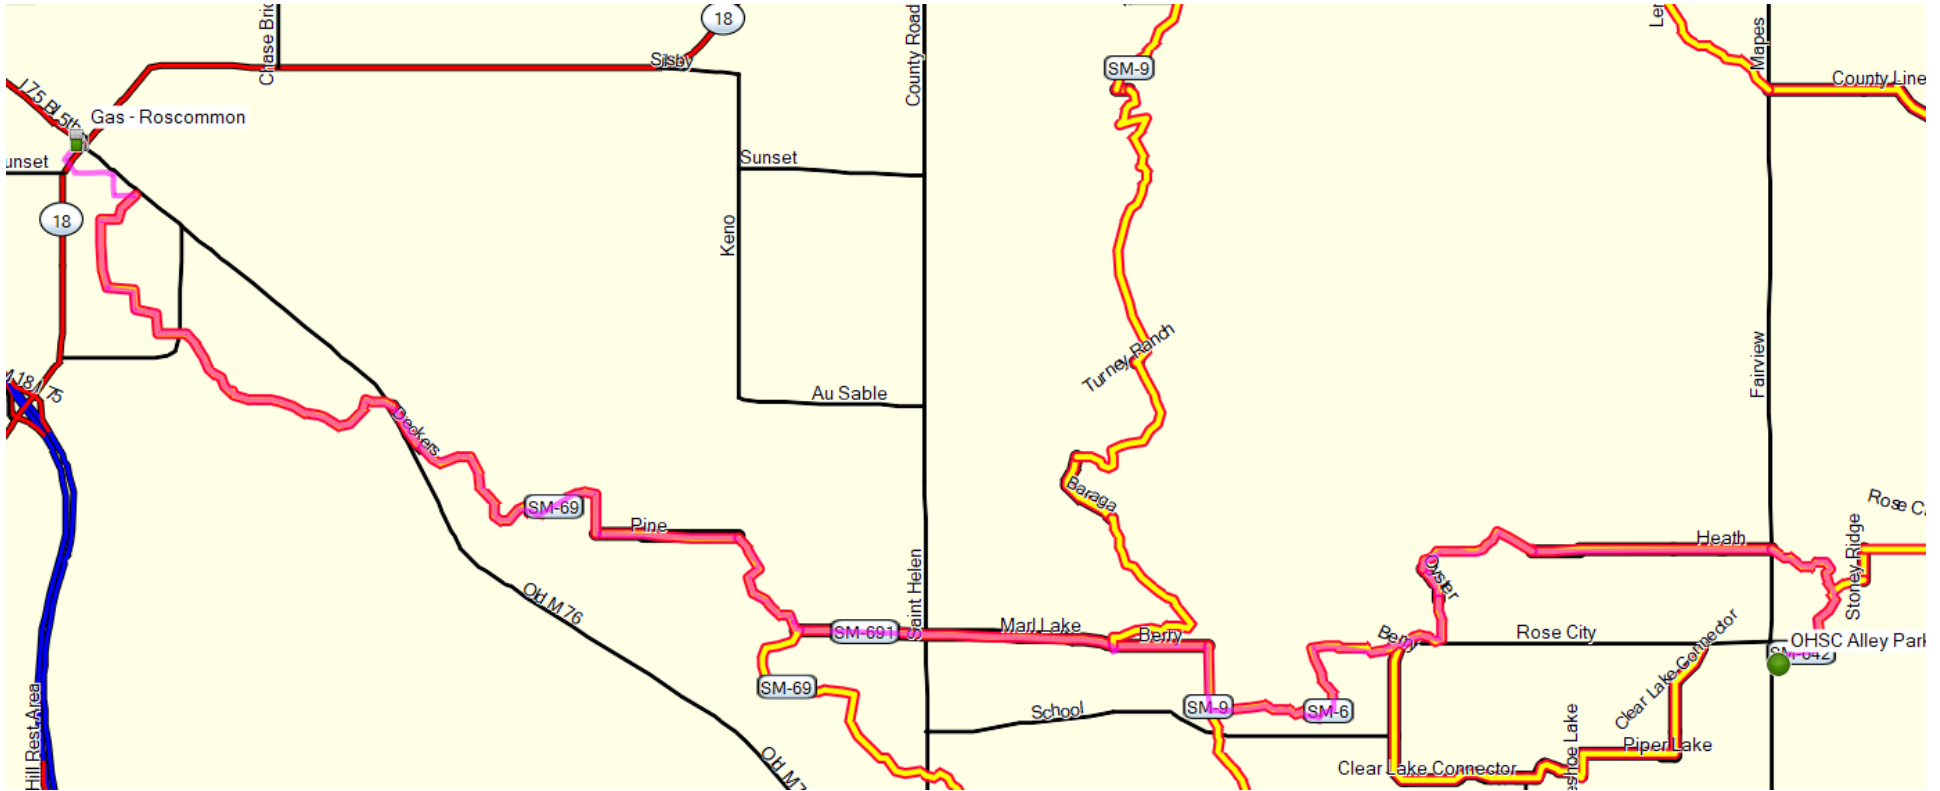

**OHSC Alley Park to Roscommon – approx 58 miles RT
Trail 642 to 6 to 9 to 691 to 69 to Roscommon Connector**

Check [OHSC trail conditions](#) and [weather](#) before riding trails. Verify trail route, fuel, food. Trails are subject to change, fuel & food stops may be open or closed for season.

[Back to OHSC Trails to Ride](#)