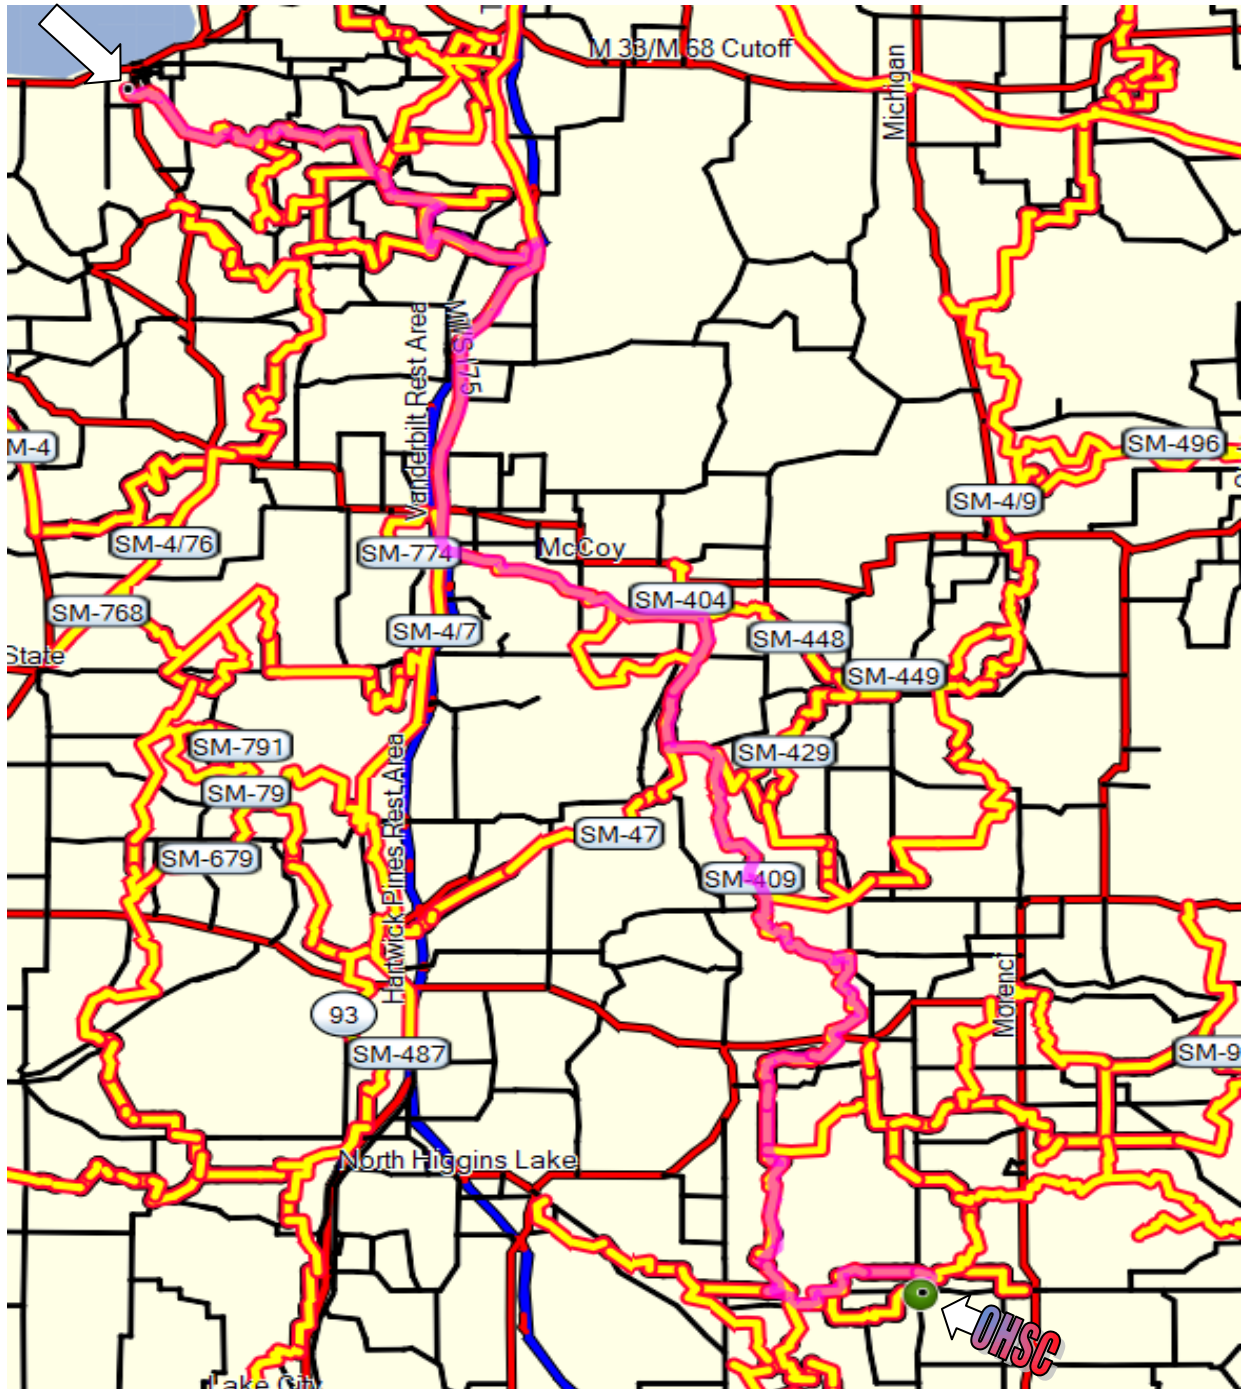

OHSC Alley Park to Petosky – Odawa Casino – approx 138 Miles ONEWAY

Alley Park Trailhead 642 to 6 to 9 to 409 to 4 to 404 to 4 to 7 to 720 to 765 to 76/765 to 765 to 760 to Odawa Casino

Check [OHSC trail conditions](#) and [weather](#) before riding trails. Verify trail route, fuel, food. Trails are subject to change, fuel & food stops may be open or closed for season.
[Back to OHSC Trails to Ride](#)