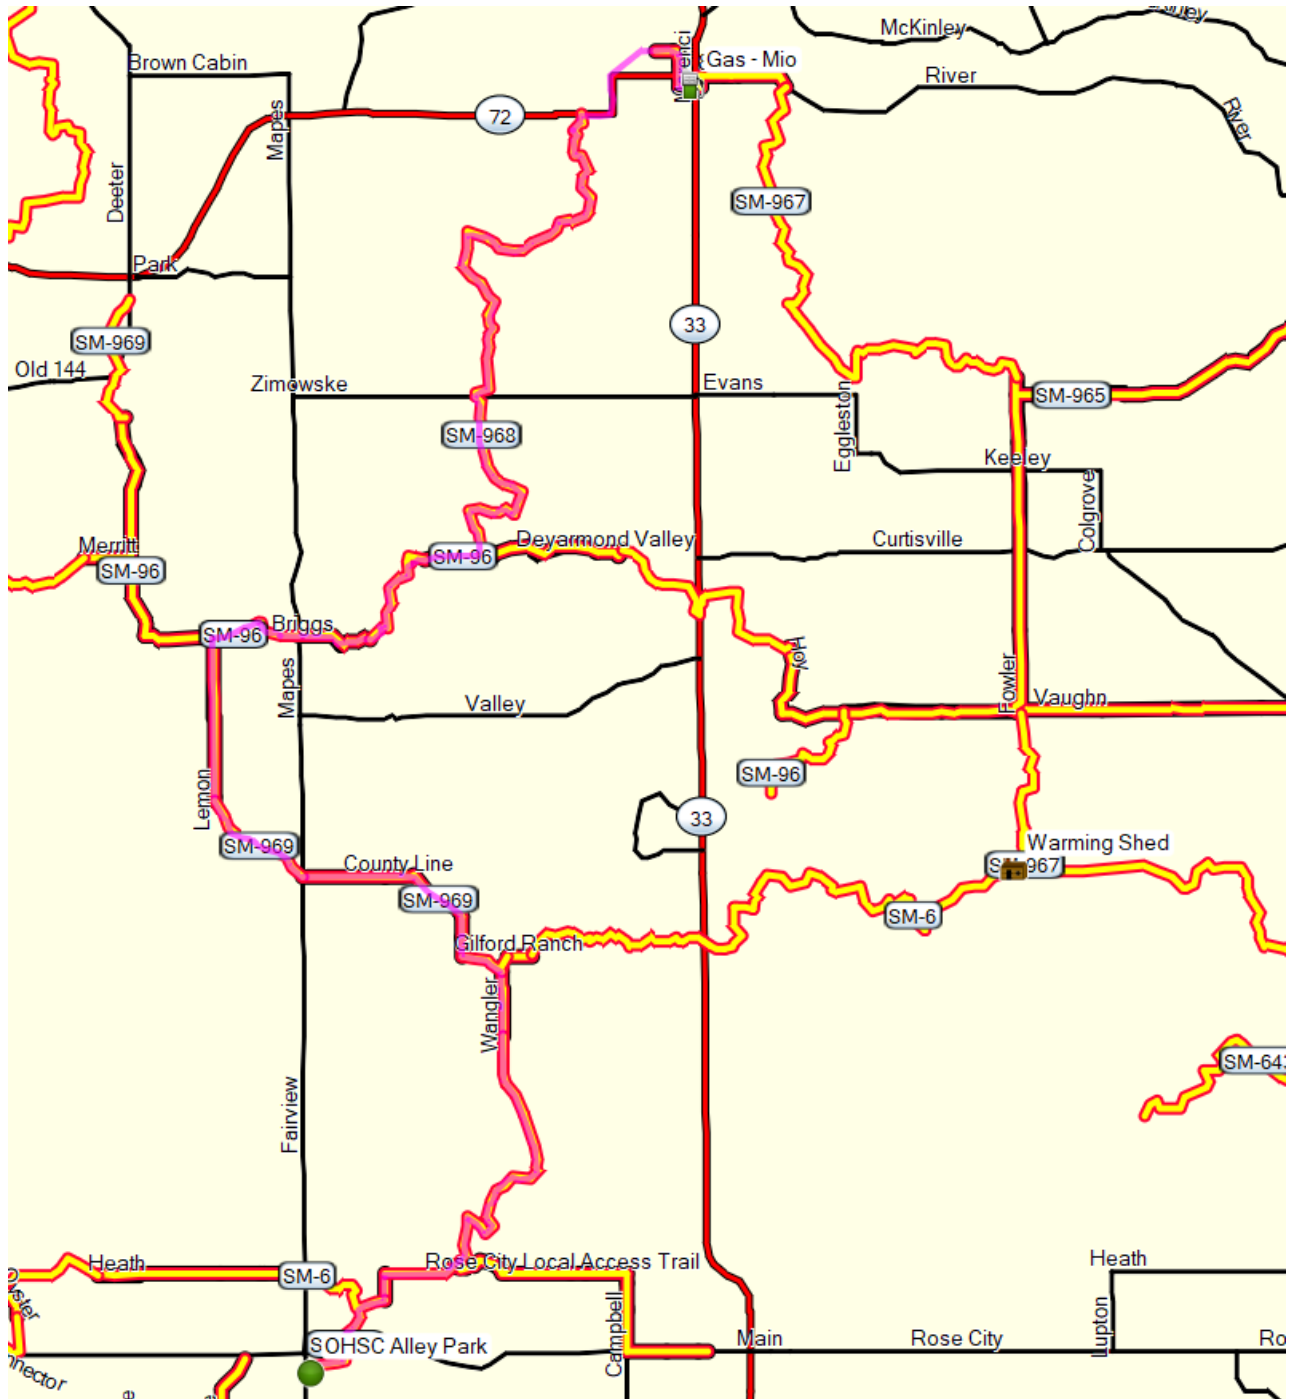

OHSC Alley Park to Mio – approx 60 miles RT
Trail 642 to 6 to 969 to 96 to 968 to Mio Town Connector

Check [OHSC trail conditions](#) and [weather](#) before riding trails. Verify trail route, fuel, food. Trails are subject to change, fuel & food stops may be open or closed for season.

[Back to OHSC Trails to Ride](#)