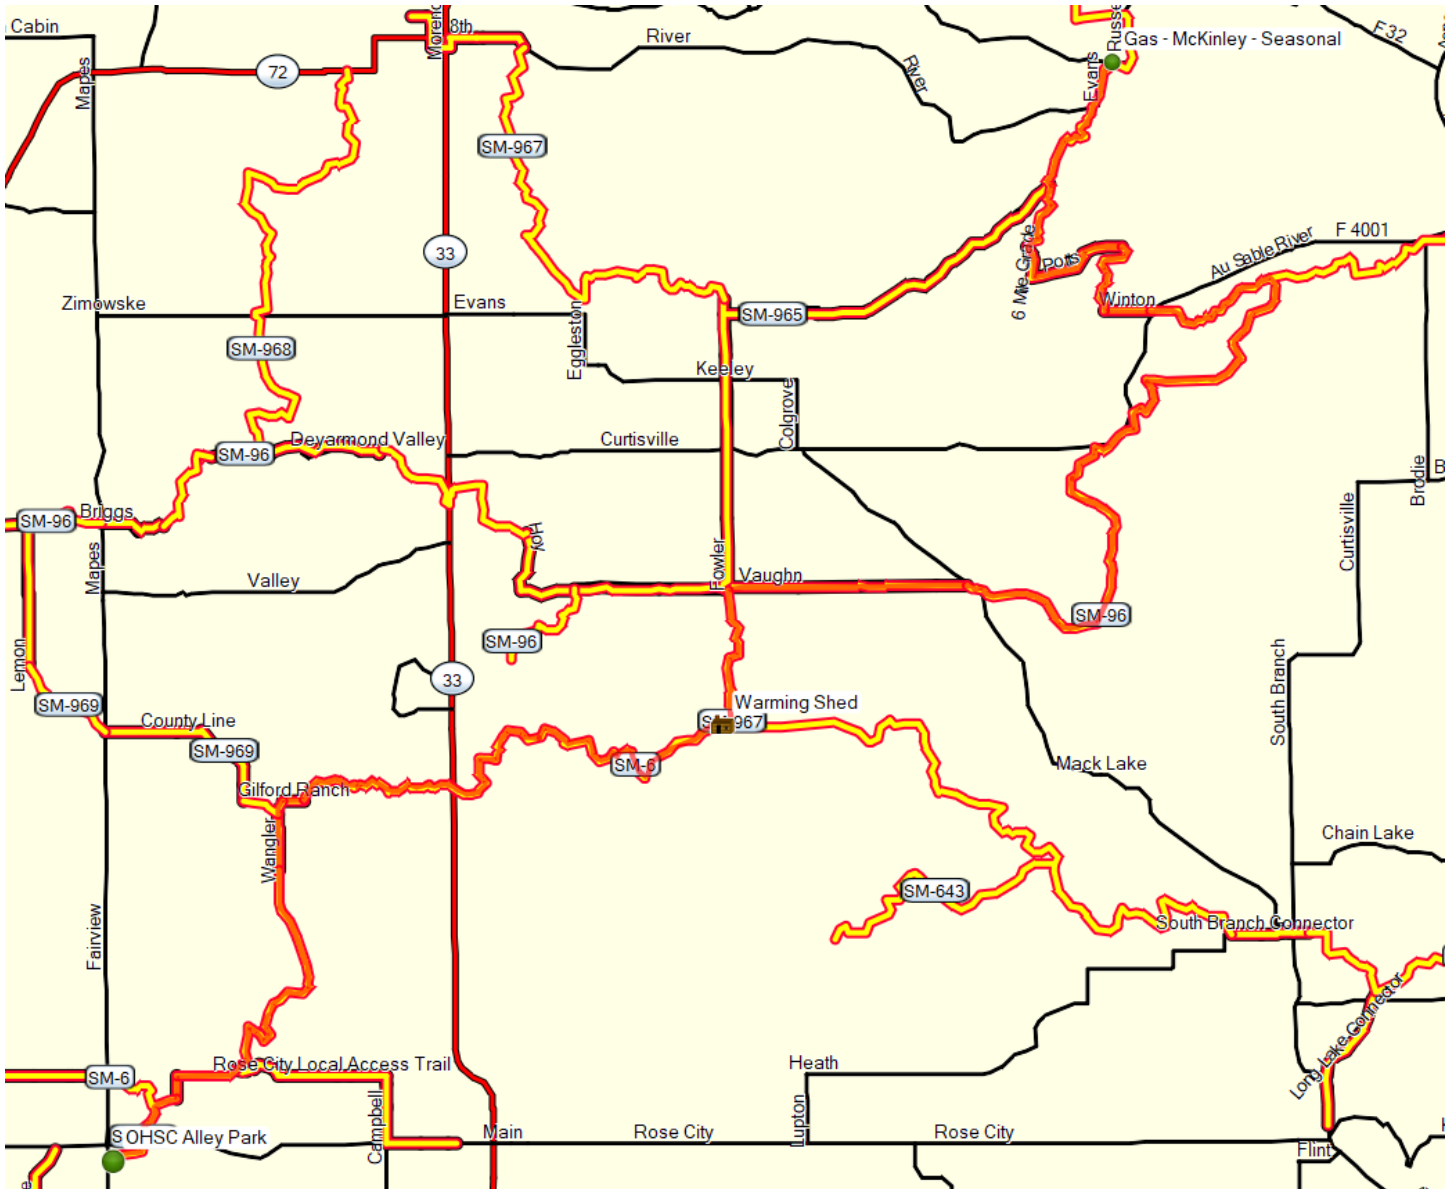

**OHSC Alley Park to McKinley – approx 85 miles RT
Trail 642 to 6 to 967 to 96 to 965 to McKinley**

Check [OHSC trail conditions](#) and [weather](#) before riding trails. Verify trail route, fuel, food. Trails are subject to change, fuel & food stops may be open or closed for season.

[Back to OHSC Trails to Ride](#)