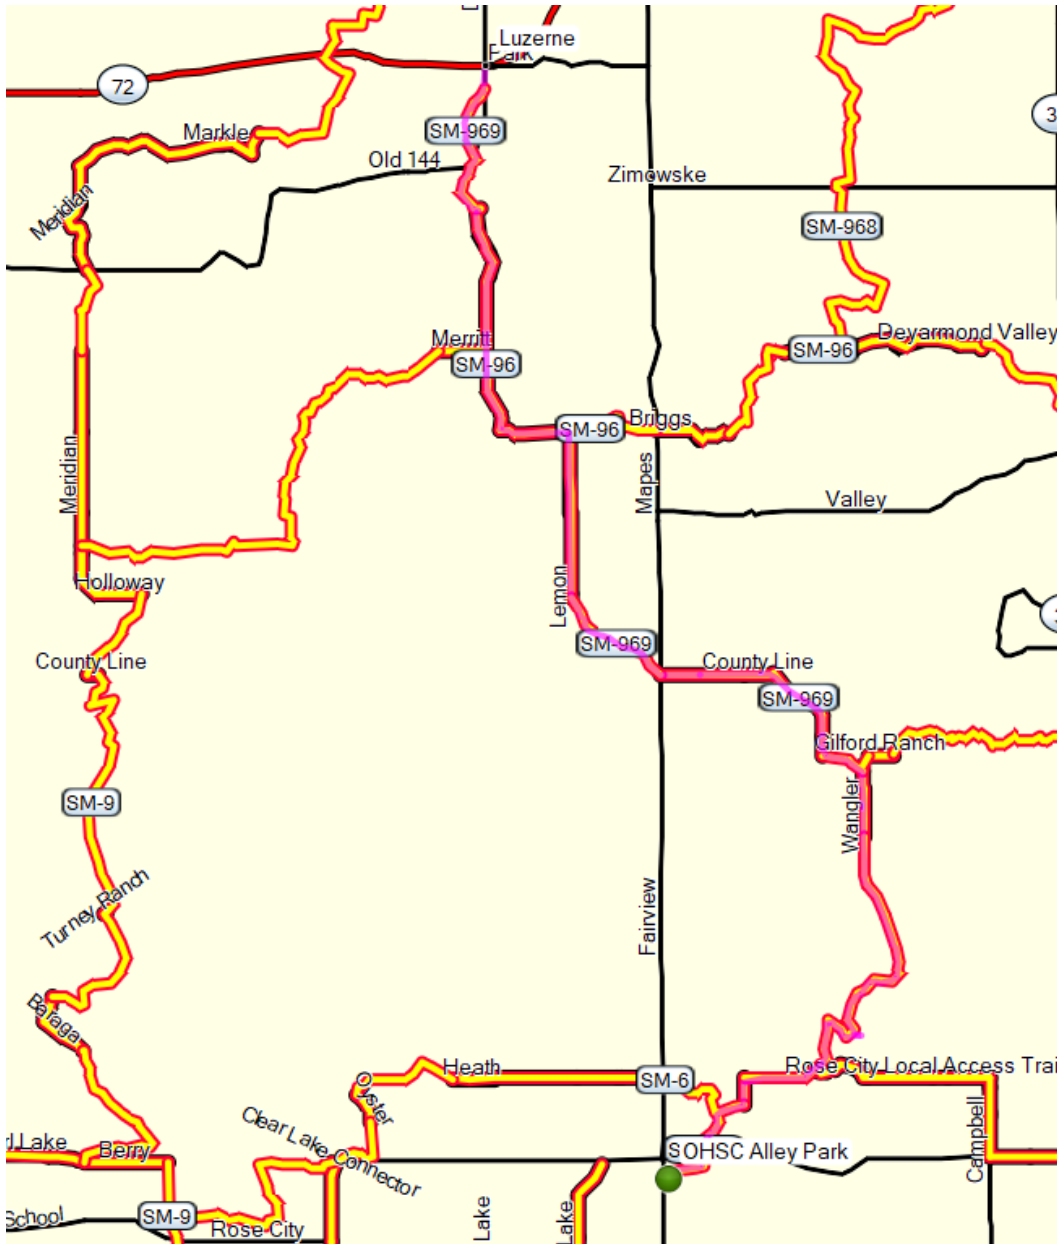

**OHSC Alley Park to Luzerne – approx 42 miles RT
Trail 642 to 6 to 969 to 96 to 969 to Luzerne**

Check [OHSC trail conditions](#) and [weather](#) before riding trails. Verify trail route, fuel, food. Trails are subject to change, fuel & food stops may be open or closed for season.

[Back to OHSC Trails to Ride](#)