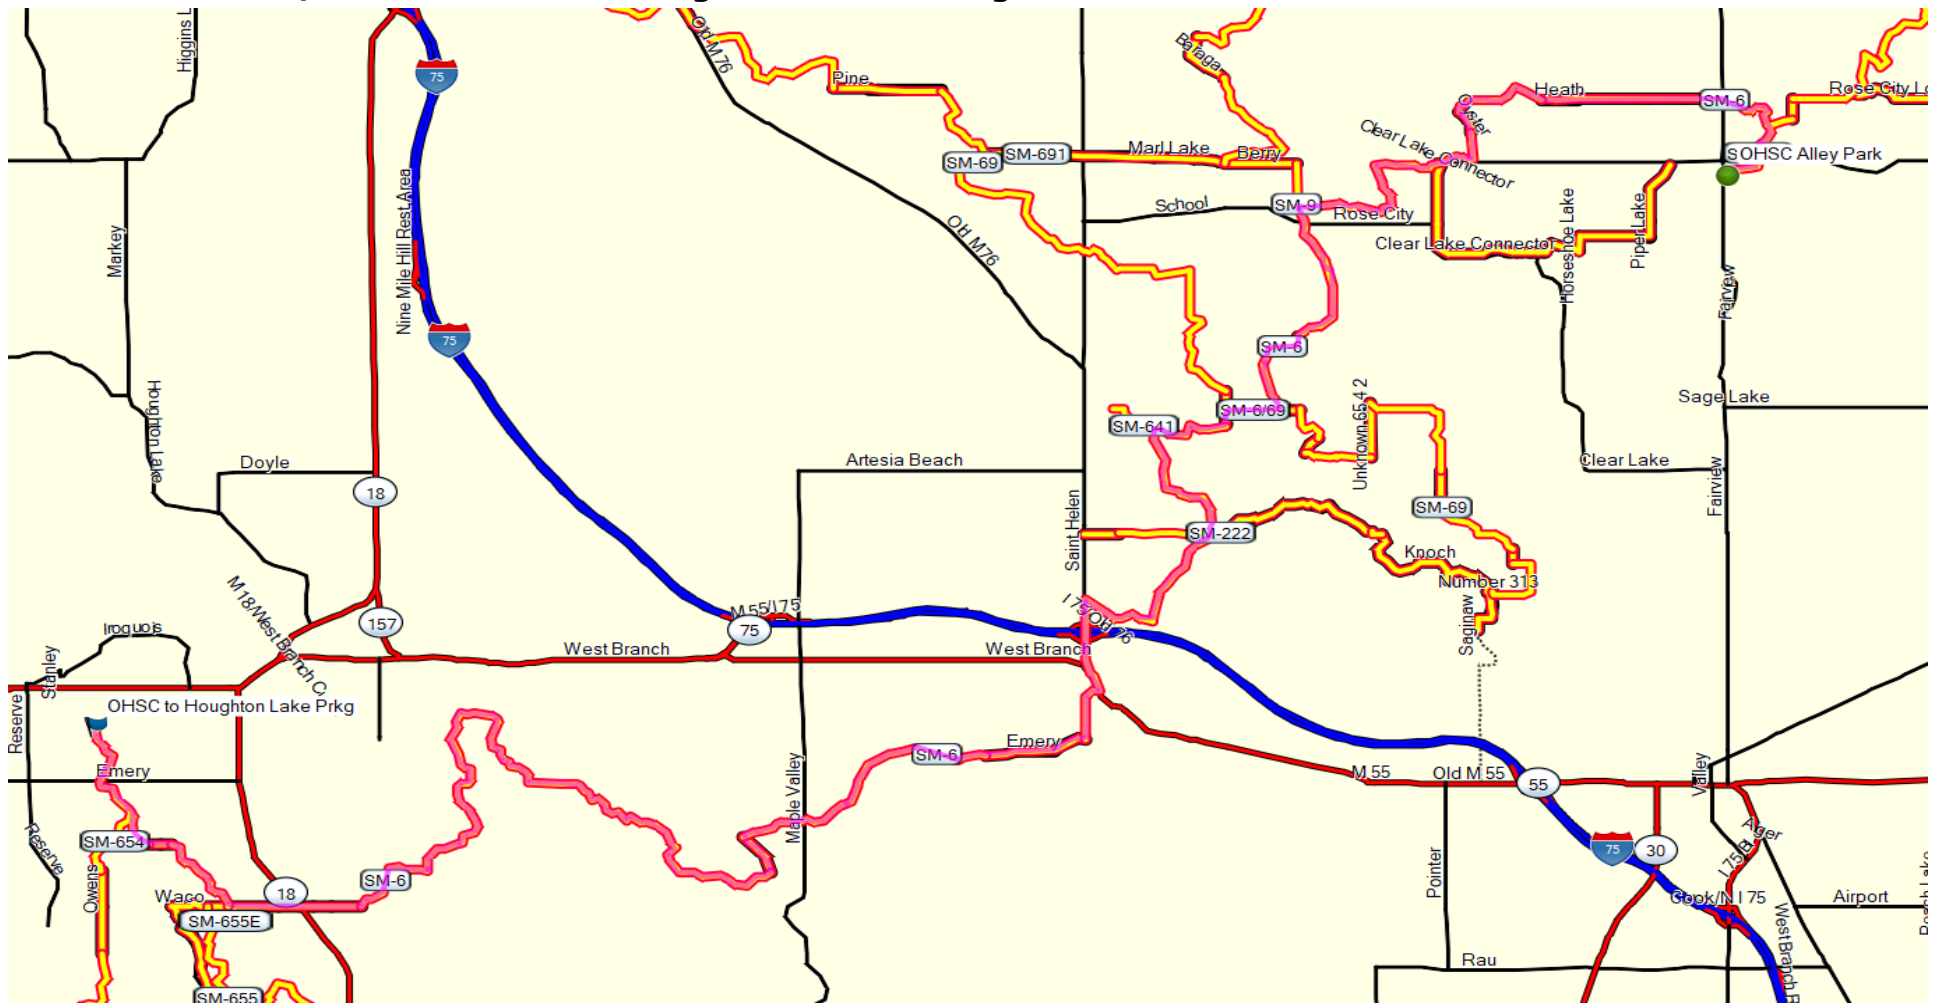

OHSC Alley Park to Houghton Lake Parking – approx 97 miles round trip
Trail 642 to 6 to 6/69 to 6 to 655E to Houghton Lake Parking

Check [OHSC trail conditions](#) and [weather](#) before riding trails. Verify trail route, fuel, food. Trails are subject to change, fuel & food stops may be open or closed for season.

[Back to OHSC Trails to Ride](#)