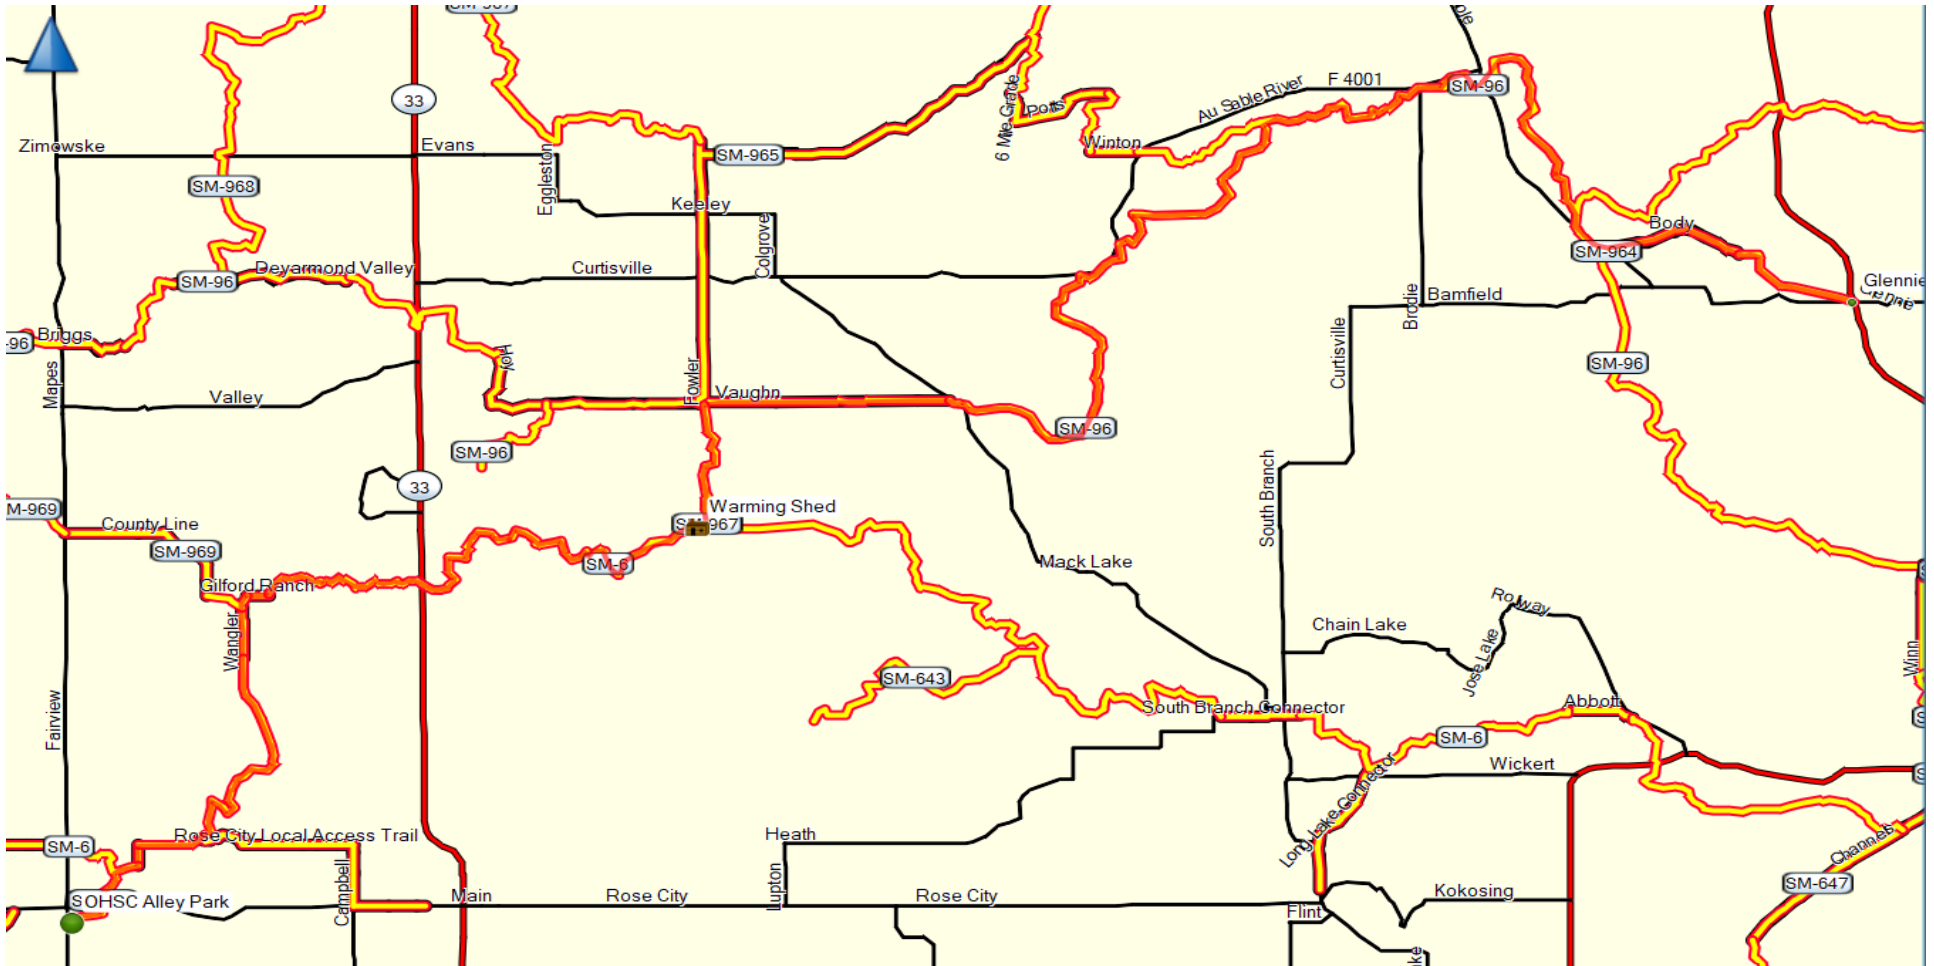

**OHSC Alley Park to Glennie – approx 90 miles RT  
Trail 642 to 6 to 967 to 96 to 964 to Glennie**

Check [OHSC trail conditions](#) and [weather](#) before riding trails. Verify trail route, fuel, food. Trails are subject to change, fuel & food stops may be open or closed for season.

[Back to OHSC Trails to Ride](#)