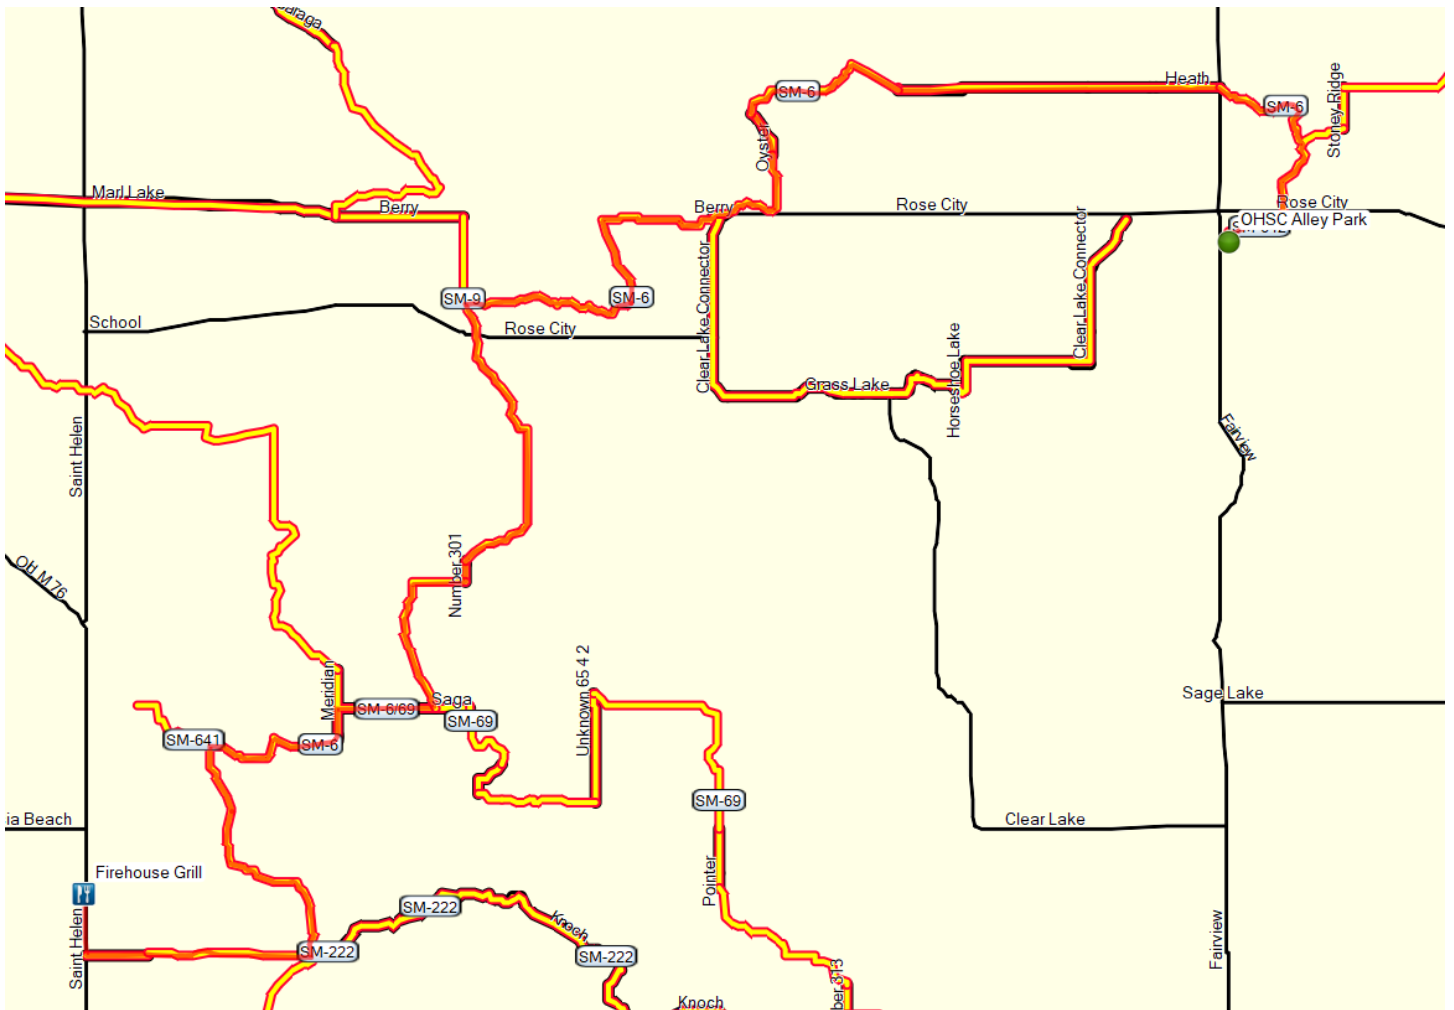

OHSC Alley Park to St Helen Firehouse – short route – approx 44 miles RT
Trail 642 to 6 to 6/69 to 6 to Carter Lake Rd Trail to St Helen Rd, N to Firehouse Grill

Check [OHSC trail conditions](#) and [weather](#) before riding trails. Verify trail route, fuel, food. Trails are subject to change, fuel & food stops may be open or closed for season.

[Back to OHSC Trails to Ride](#)