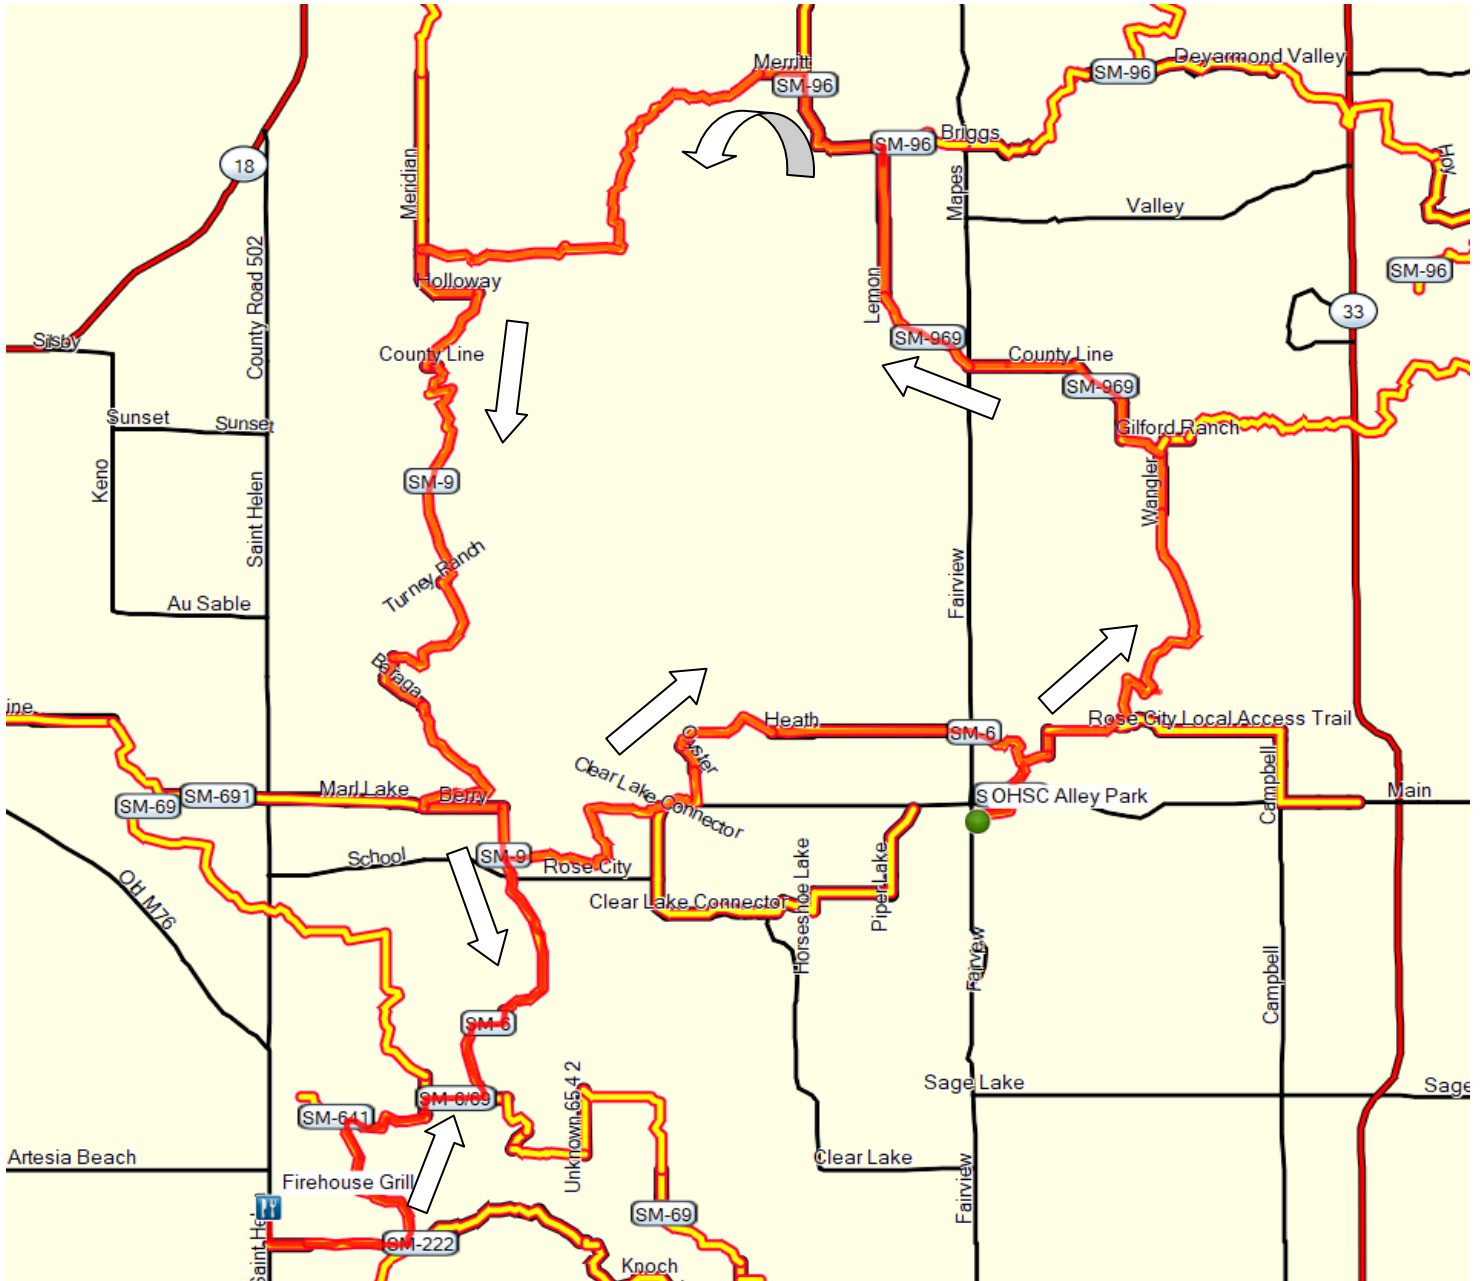

OHSC Alley Park to St Helen Firehouse Grill – long route – approx 70 Miles round trip
Trail 642 to 6 to 969 to 96 to 9 to 6 to 6/69 to 6 to Carter Rd Trail to St Helen Rd to N
to Firehouse Grill .. return to OHSC Alley Park via 6 to 6/69 to 6 to 642 to Alley Park

Check [OHSC trail conditions](#) and [weather](#) before riding trails. Verify trail route, fuel, food. Trails are subject to change, fuel & food stops may be open or closed for season.

[Back to OHSC Trails to Ride](#)