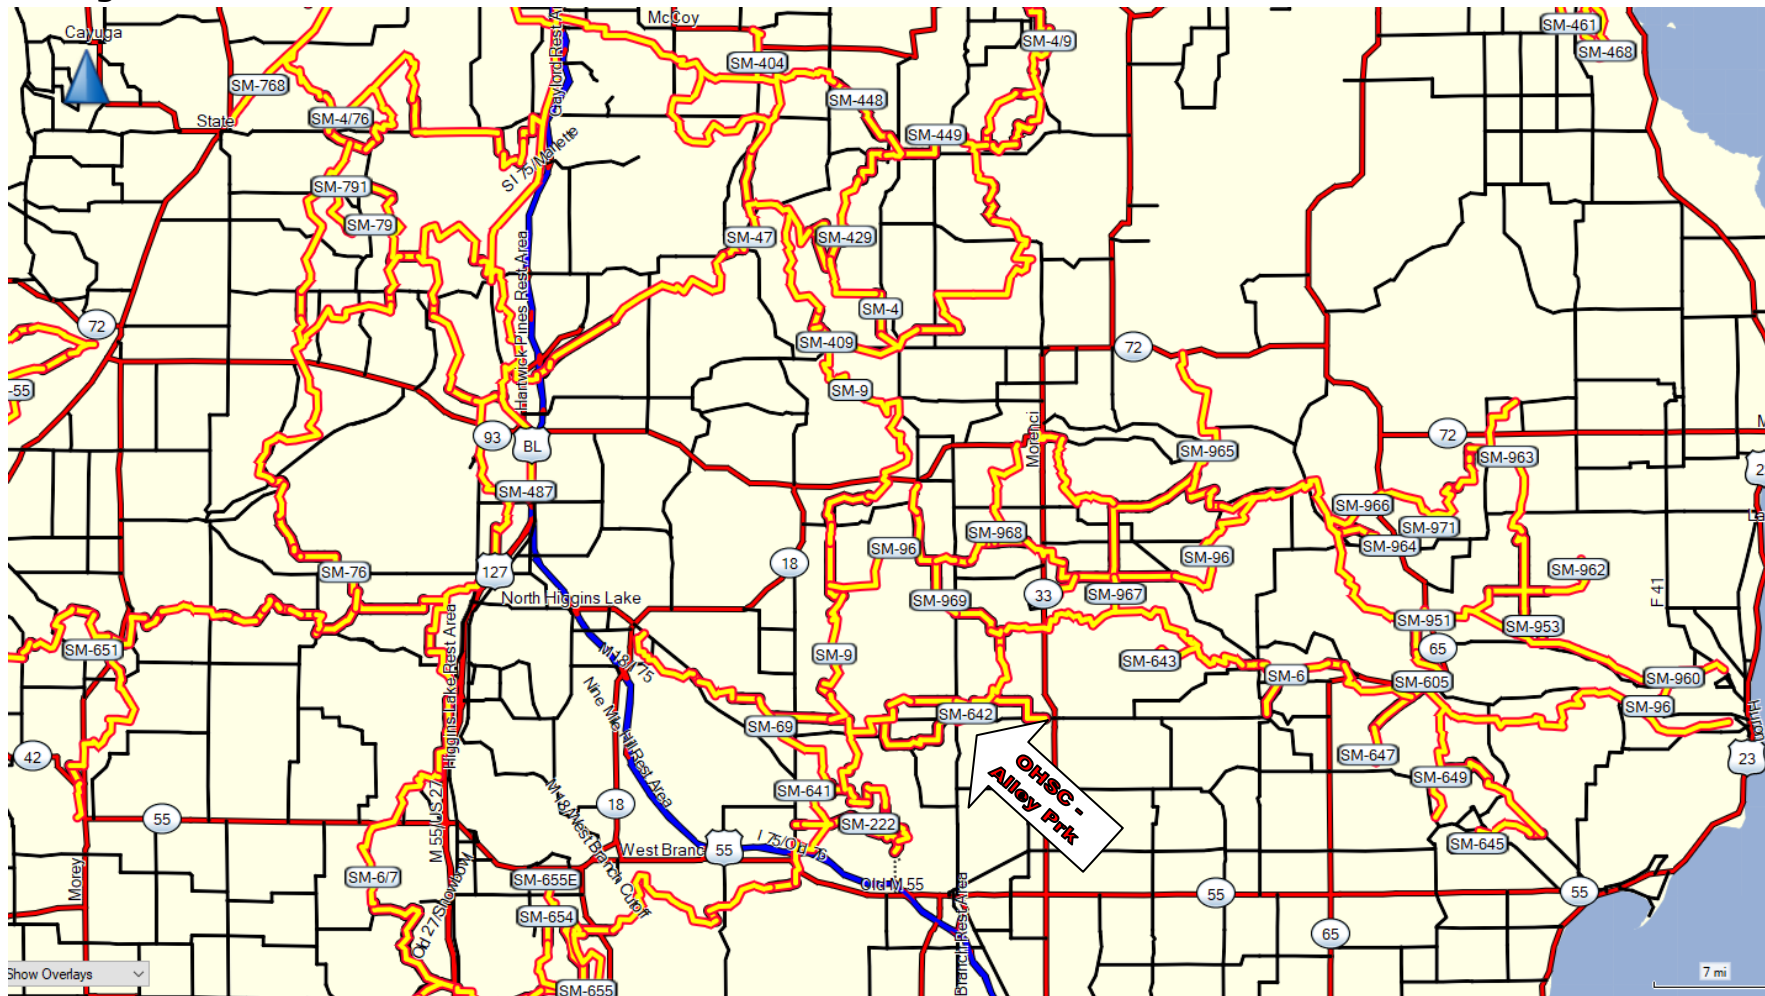

## Connecting trails to OHSC

Check [OHSC trail conditions](#) and [weather](#) before riding trails. Verify trail route, fuel, food. Trails are subject to change, fuel & food stops may be open or closed for season.

[Back to OHSC Trails to Ride](#)