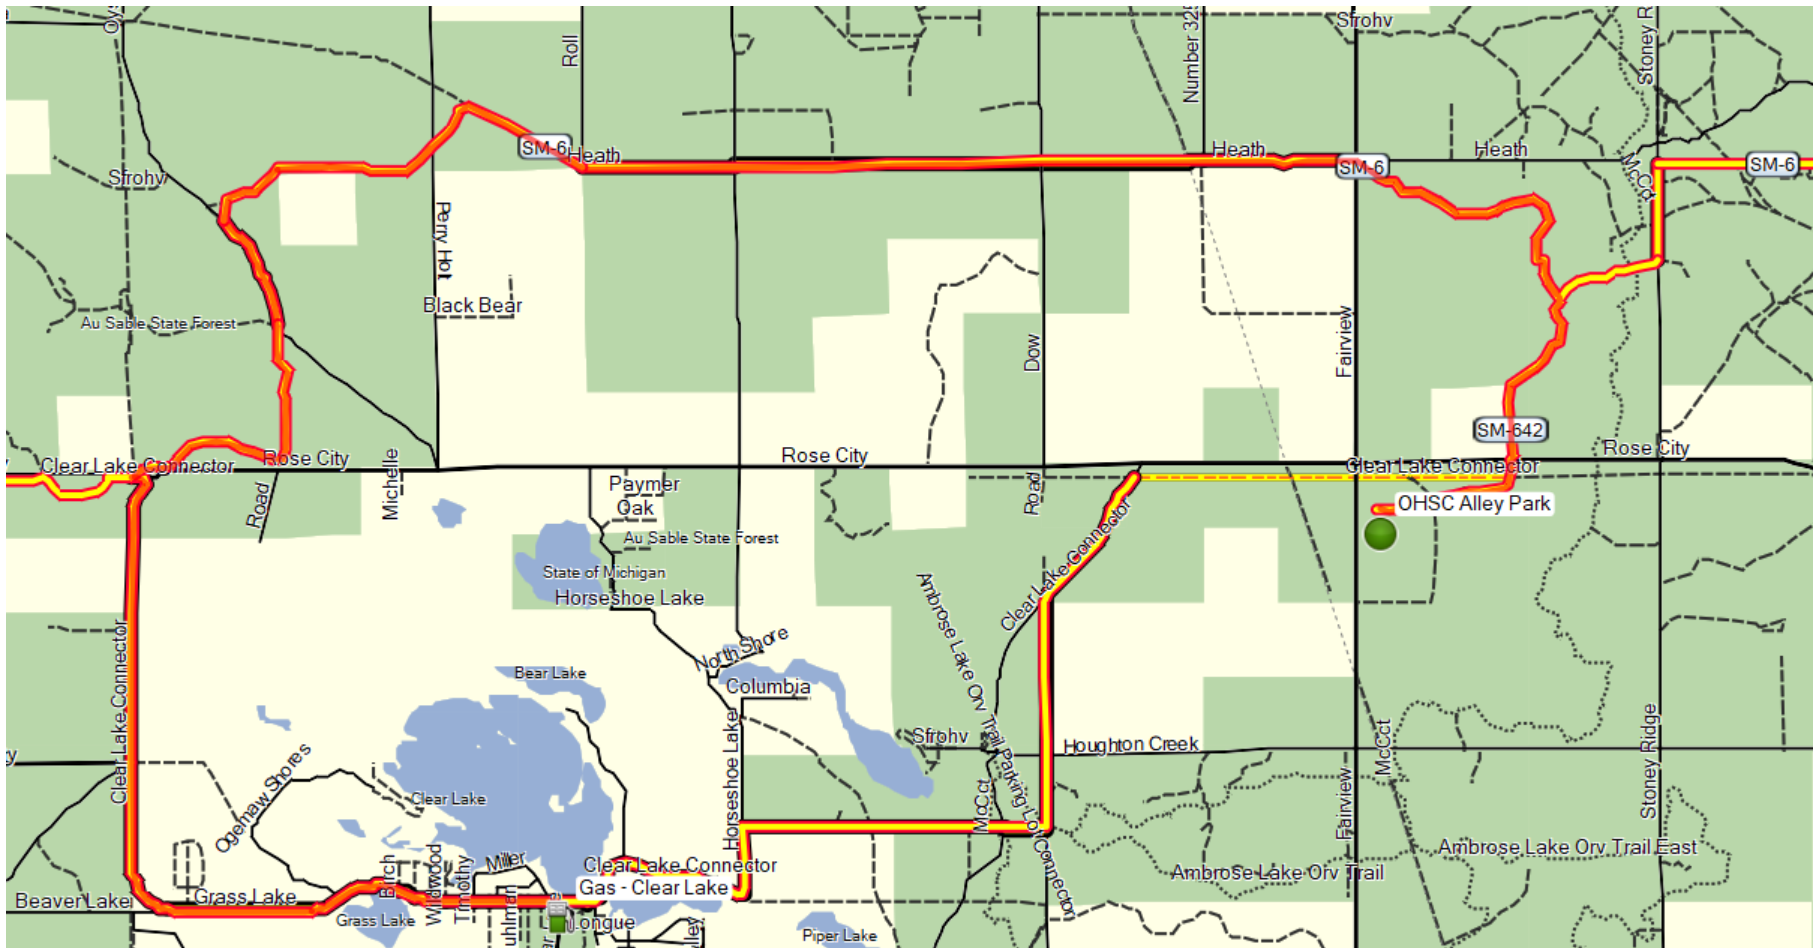

Alley Park/OHSC TrailHead to Clear Lake – approx. 11 Miles

Trail 642 to 6 to Clear Lake Connector to Grass Lake Rd to Clear Lake

Check [OHSC trail conditions](#) and [weather](#) before riding trails. Verify trail route, fuel, food. Trails are subject to change, fuel & food stops may be open or closed for season.

[Back to OHSC Trails to Ride](#)