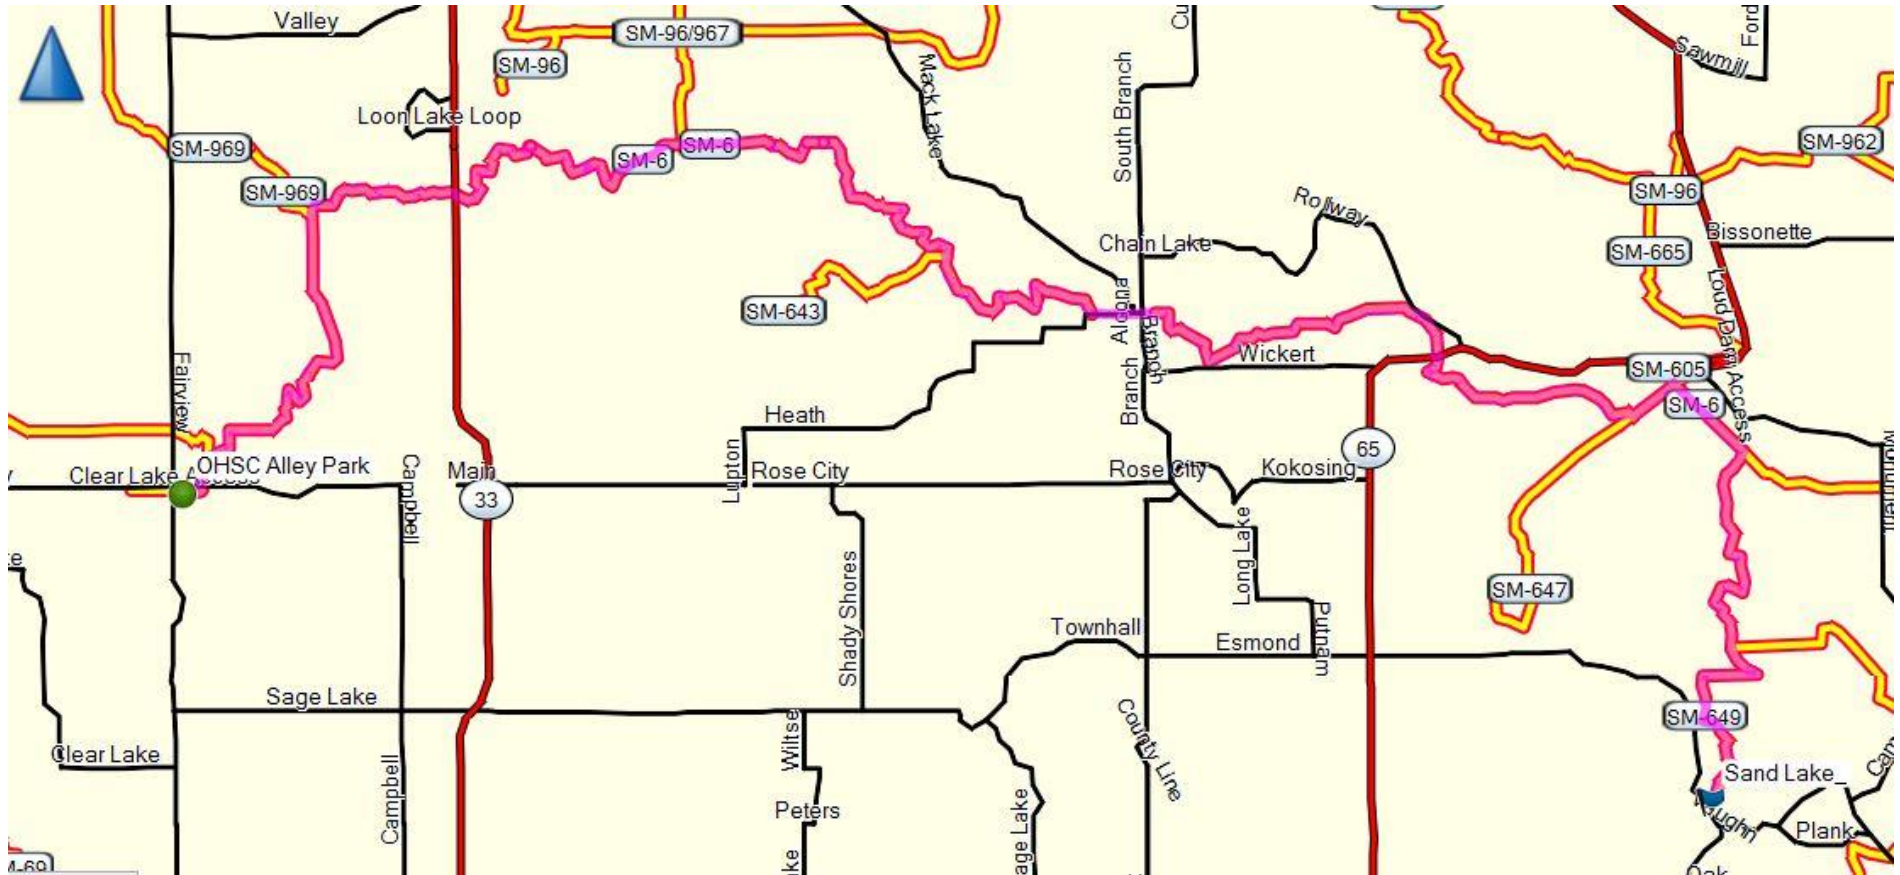

**OHSC to Sand Lake – Approx. 104 miles RT  
Trail 642 to 6 to 649 to Sand Lake**

Check [OHSC trail conditions](#) and [weather](#) before riding trails. Verify trail route, fuel, food. Trails are subject to change, fuel & food stops may be open or closed for season.

[Back to OHSC Trails to Ride](#)