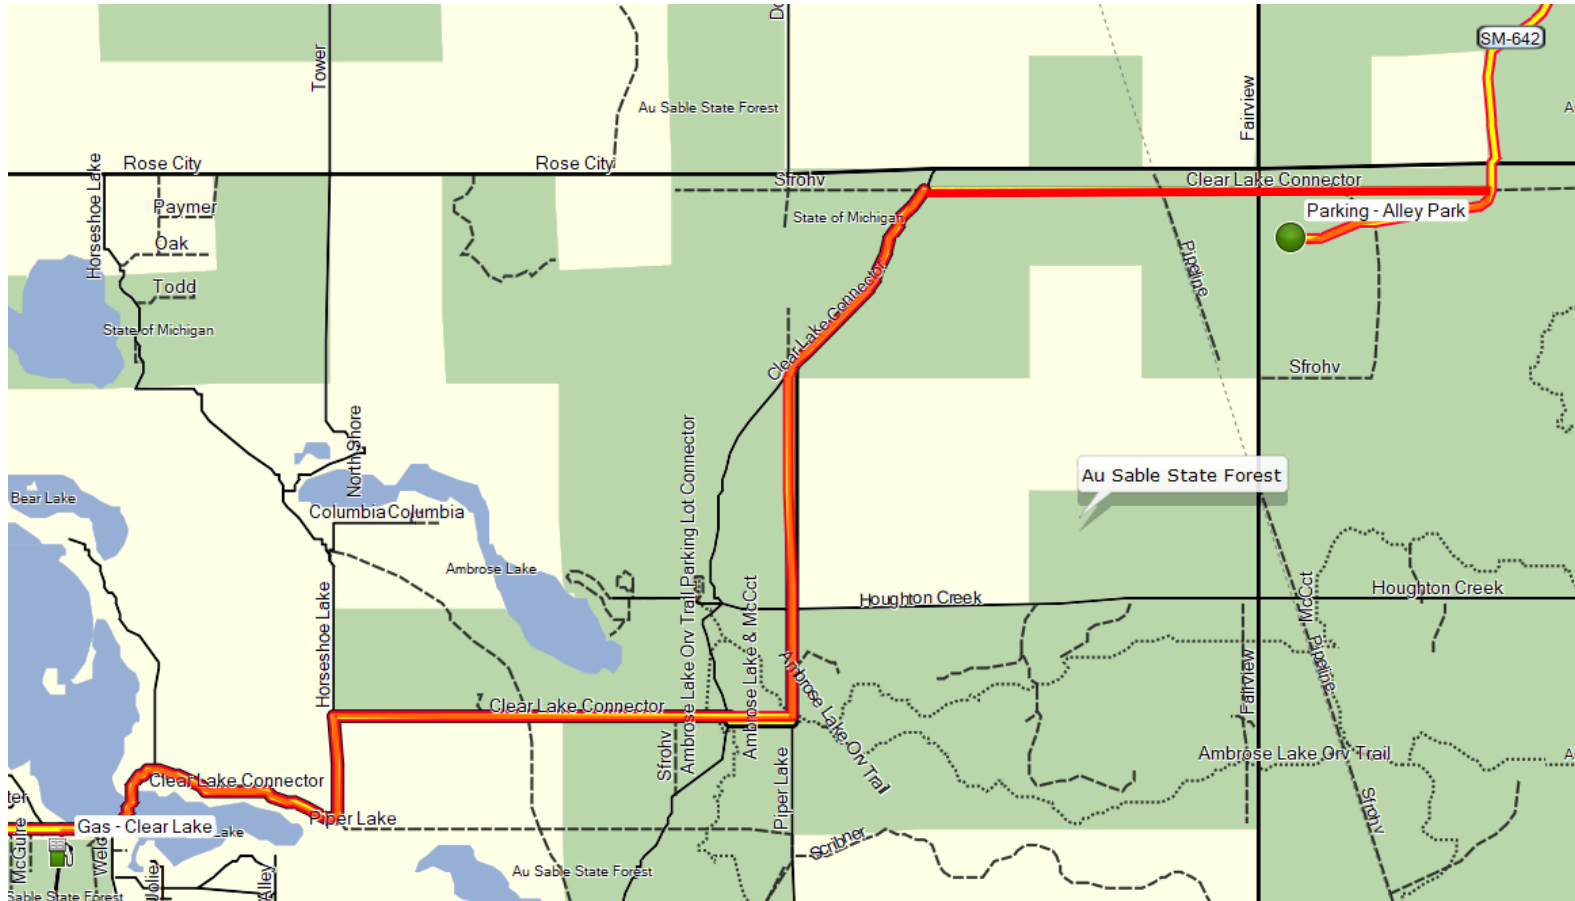

Alley Park/OHSC Trailhead to Clear Lake – approx. 5 Miles

Trail 642 to Clear Lake Connector to Clear Lake

Check [OHSC trail conditions](#) and [weather](#) before riding trails. Verify trail route, fuel, food. Trails are subject to change, fuel & food stops may be open or closed for season.

[Back to OHSC Trails to Ride](#)