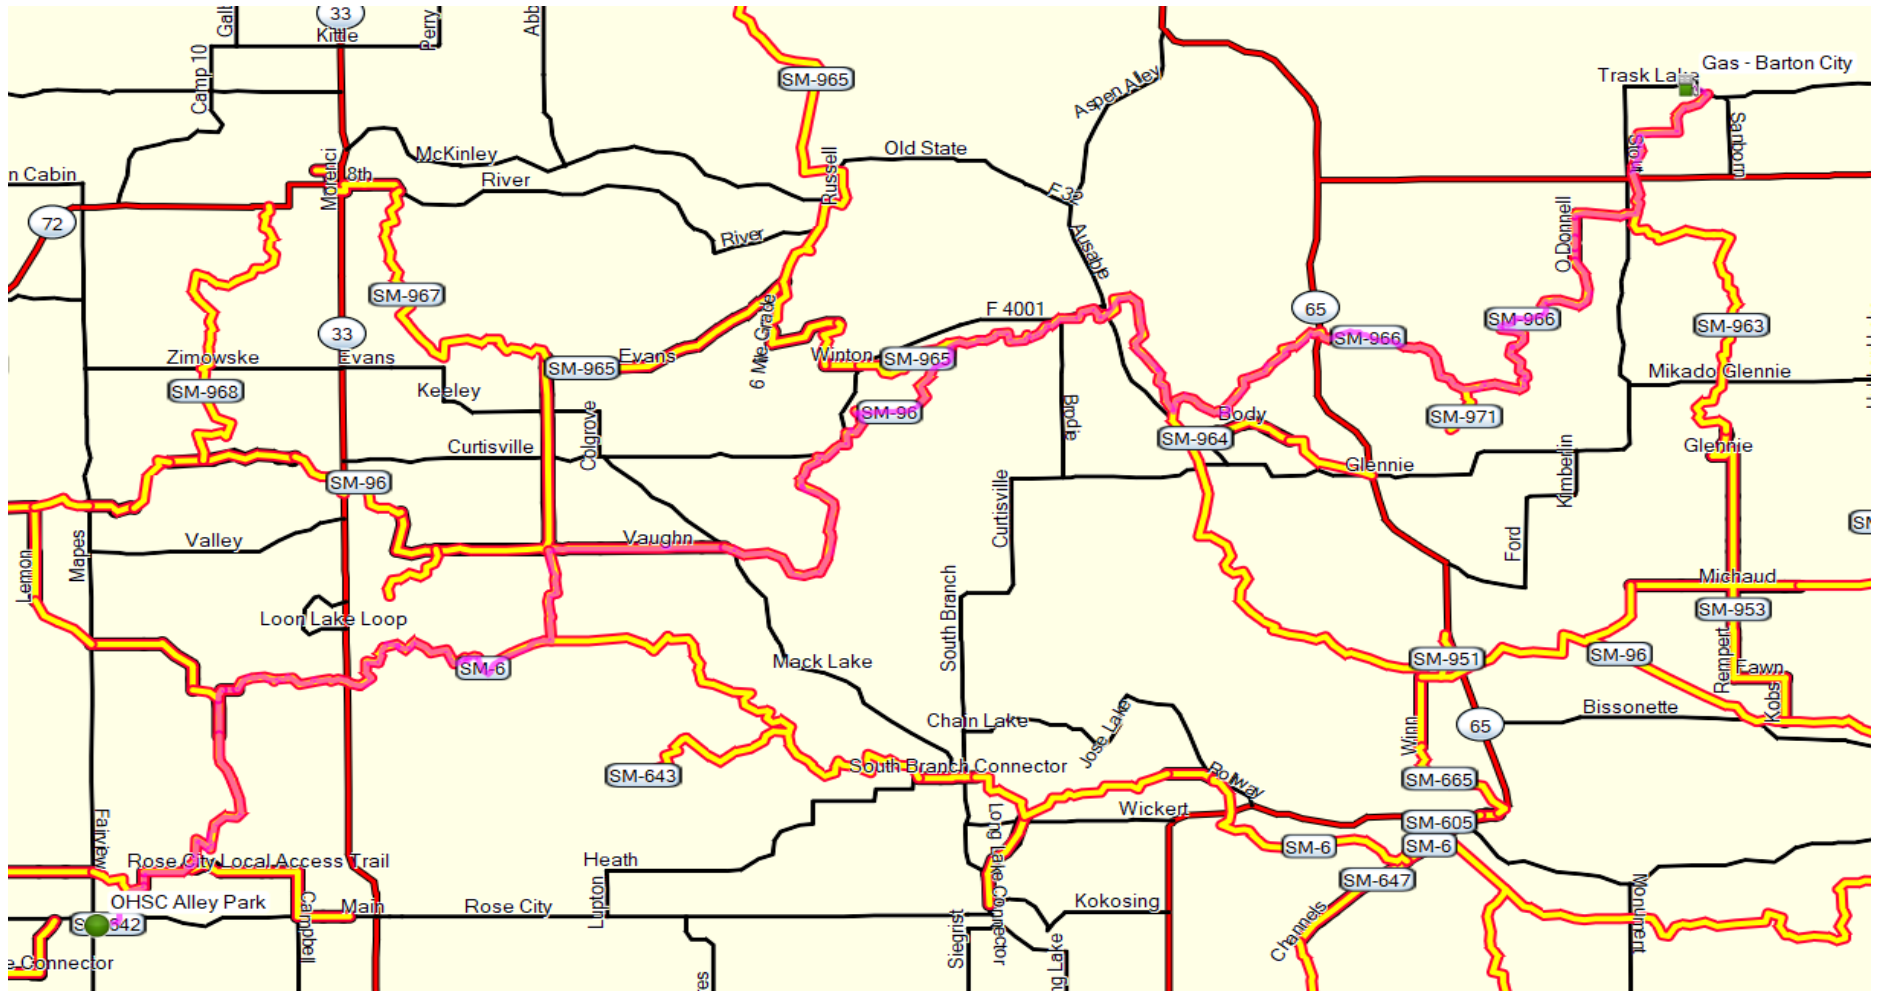

**OHSC Alley Park to Barton City – approx 124 miles RT** Trail 642 to 6 to 967 to 96 to 966 to Barton City

Check [OHSC trail conditions](#) and [weather](#) before riding trails. Verify trail route, fuel, food. Trails are subject to change, fuel & food stops may be open or closed for season.

[Back to OHSC Trails to Ride](#)